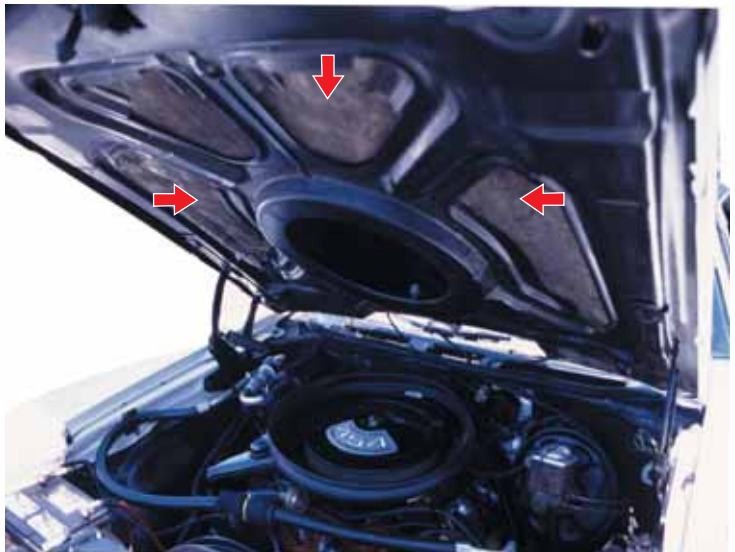

STARTING AT

$12.95

Exact replacement flame-resistant fiberglass-formed material. Machine-stamped identical to factory original for an exact fit and look. Quiets engine noise and absorbs heat. Best quality anywhere - Guaranteed!

HUGE IN STOCK INVENTORY OF THIS POPULAR ITEM!

HI00133	70-72 (Reproduction).....	each	~~32.95~~	15.96
MC2490	70-77 16 fastener grommets.....	KIT	~~12.95~~	12.95
HI00134	73-77 (Reproduction).....	each	~~32.95~~	19.95

Our Monte Carlo SUPERSTORE is Now Online!

WWW.GMRESTOPARTS.COM

Shop Online At

gmrestoparts.com

or **WWW.ORIGINALPARTSGROUP.COM**

FAX your order 24 hours at 1-714-230-6050

All orders processed same day as received