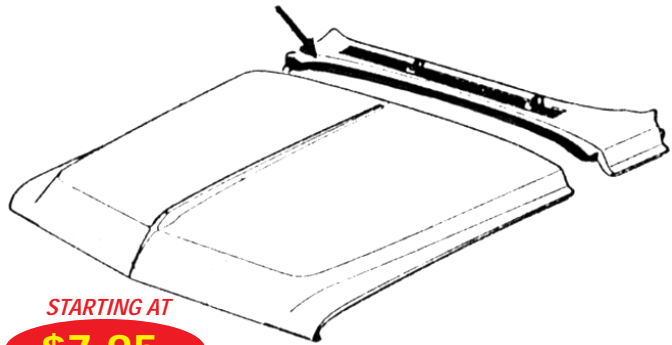

Hood-To-Cowl Seal